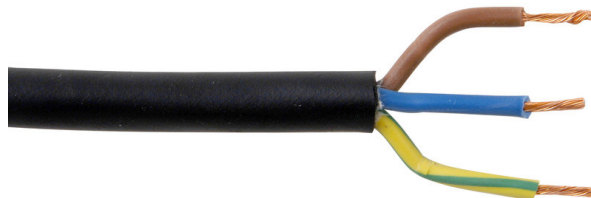

240W White Wash Light User Data

Specifications

SL48-WL-S WASH LIGHT 240 WATT 1 CHANNEL

The SL48 produces an insanely powerful flood of White light with the latest in high power LED technology densely populated into and thermally managed by an IP65 rated aluminium dual-headed housing, making this fitting suitable for a wide variety of tall facade illuminations.

Lamp Only:

RJ45 Wired to Remote DMX Driver

Two Core Wired to Remote PSU

DMX Driver Onboard:

Mains Flex Power Input

3 Pin XLR Data In & Out

Wireless DMX

PSU Onboard

Mains Flex Power Input