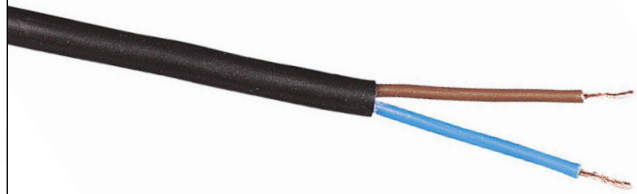

Two Core Wired to Remote PSU

DMX Driver Onboard: